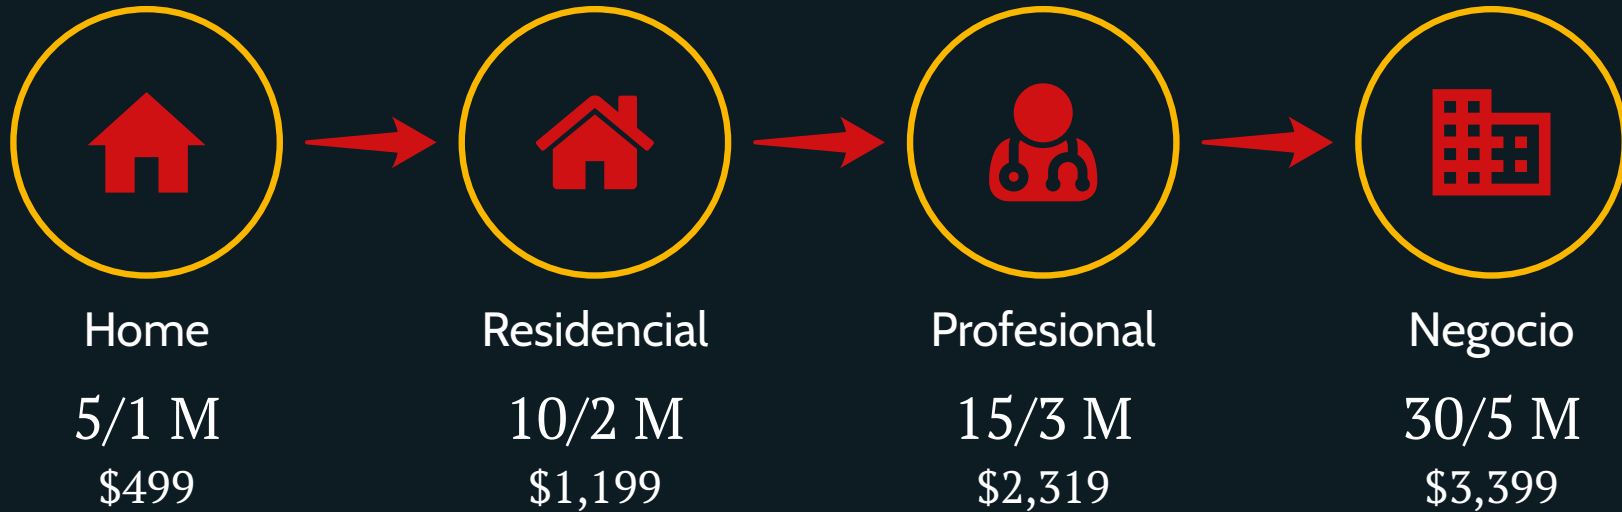

Internet Texcoco

MENÚ

- Características
- Tiempo Aire
- Instalación
- Valor Agregado

Paquetes sin Límite de DATOS
GigaByte por mes, Gb/Mes

Cobertura a través de Puente
Microondas Largo Alcance.

Servicio respaldado desde la
Nube, Monitoreo, Telemetría,
DNS, VoIP.

Paquetes/mes

A photograph of construction workers in a parking garage. Three workers wearing white hard hats are crouching on the floor, looking at something on the ground. The scene is lit by overhead lights, creating a grid-like pattern on the floor. A large dark blue geometric shape is overlaid on the image, with a red border on the left and a yellow border on the right.